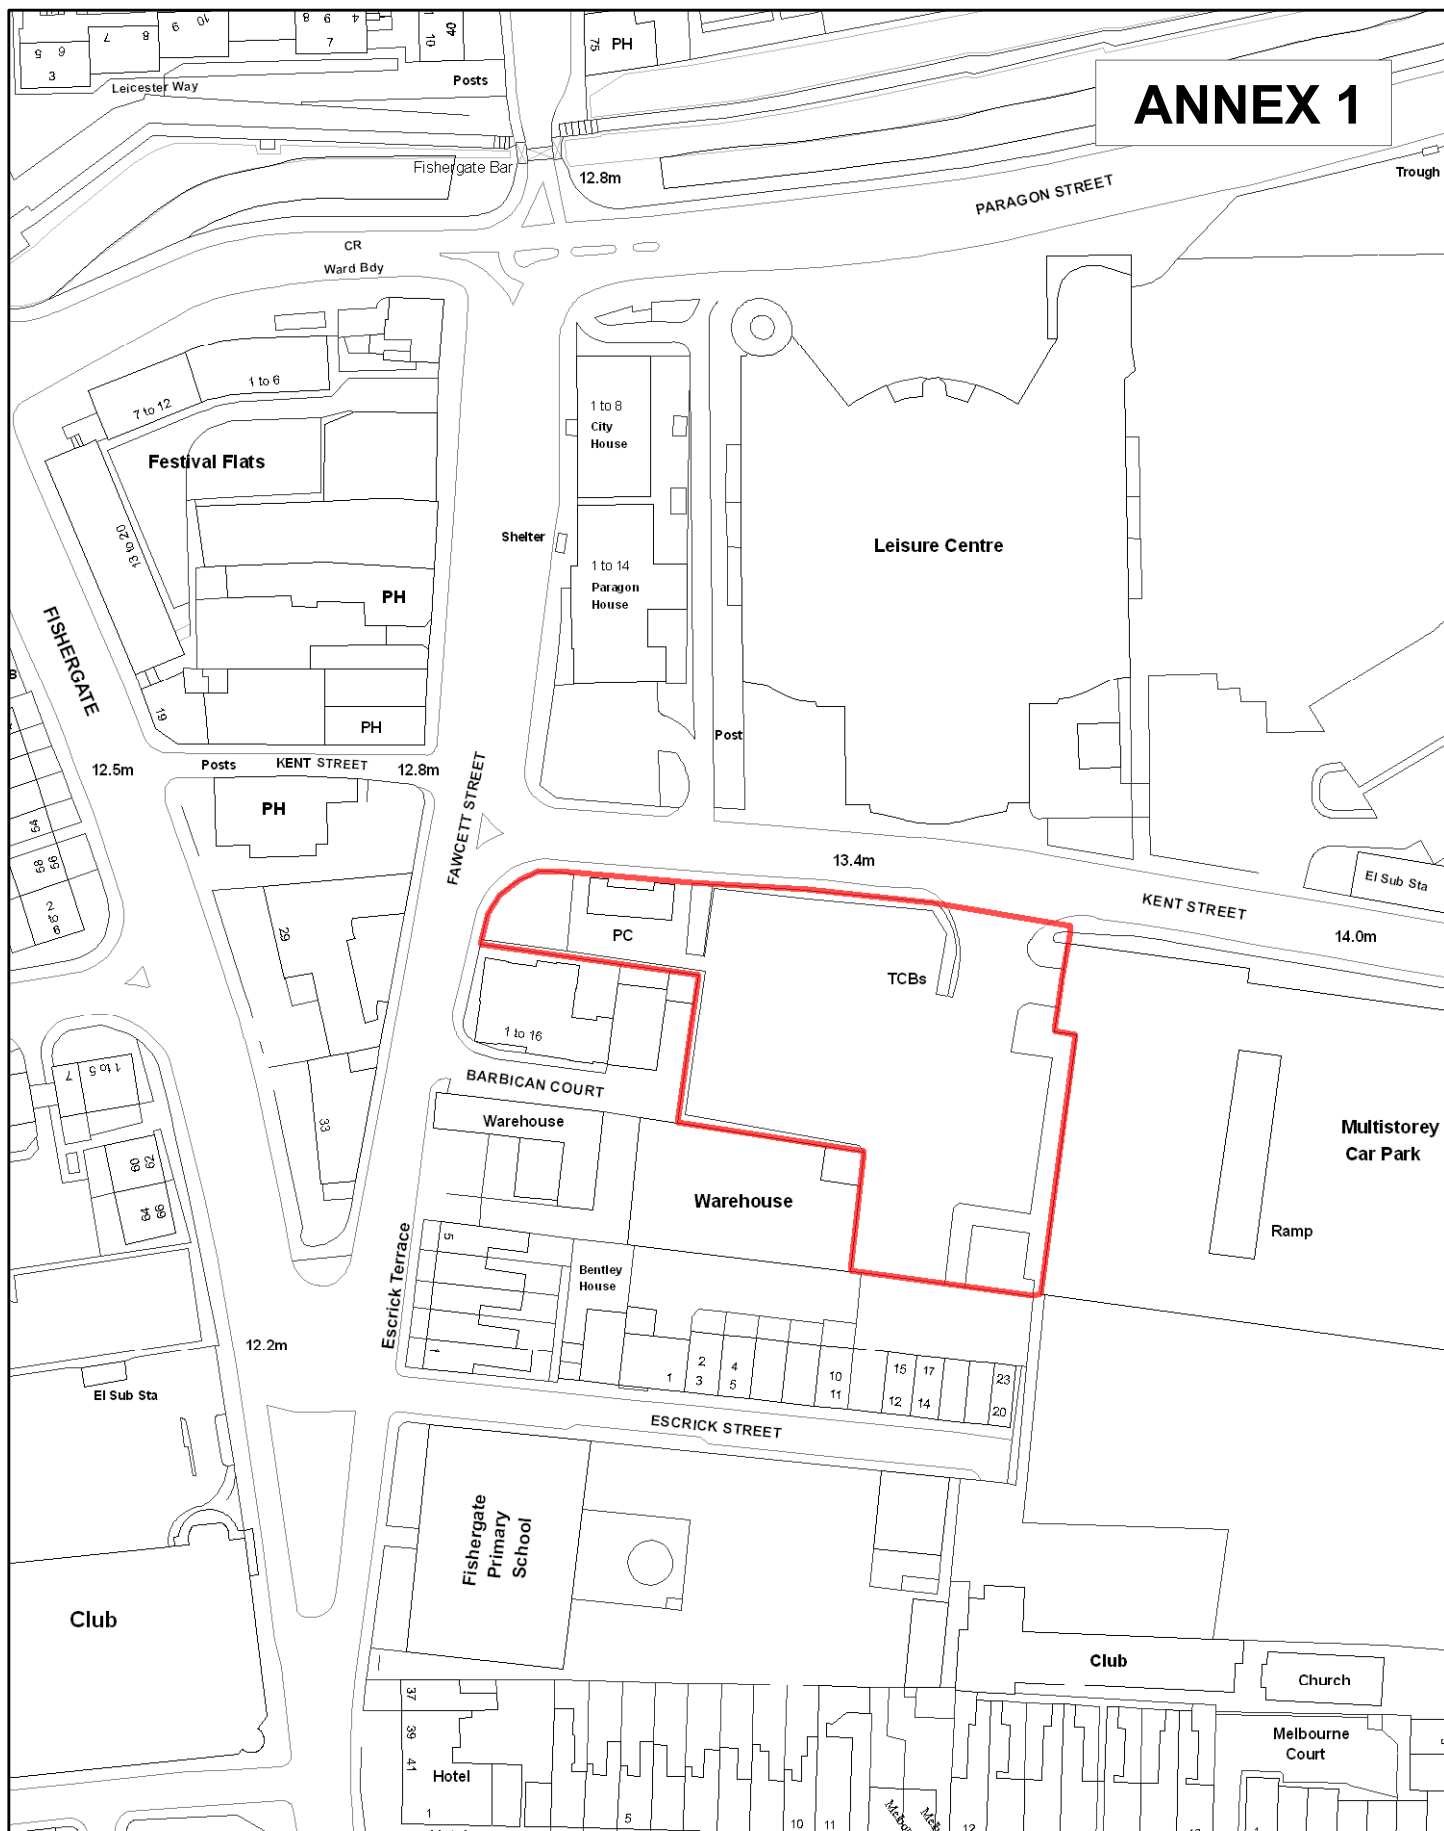

# ANNEX 1

Property Services

SCALE 1:1,250  
Originating Group:

Property Services

DRAWN BY: GR

DATE: 5/5/2011

Drawing No.

E01321\_2